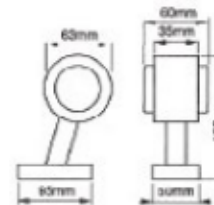

10 Red and 10 white LED with red/clear lens, complete with rubber base
10 Red and 10 white LED with red/clear lens, complete with rubber base
Polycarbonate
Rubber

TL-L31RW-12
TL-L31RW-24
Lens, Housing
Base