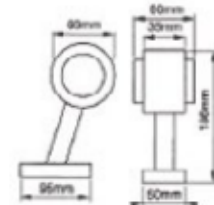

10 Red and 10 white LED with red/clear lens, complete with rubber base
10 Red and 10 white LED with red/clear lens, complete with rubber base
Polycarbonate
Rubber

TL-L32RW-12
TL-L32RW-24
Lens
Base