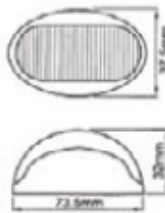

TL-L100VR  
TL-L100VY  
TL-L100WW  
Size  
Lens  
Chromed Bezel

TL-L10VR

TL-L10VY

10 LED with red double bulls-eye lens  
10 LED with amber double bulls-eye lens  
102.11mm x 50.80mm x 28.96mm  
Polycarbonate

TL-L10VR  
TL-L10VY  
Size  
Lens

TL-L87VR

TL-L87VG

TL-L87VY

TL-L87VW

3 Square red LED with red stripe lens  
3 Square amber LED with amber stripe lens  
3 Square green LED with green stripe lens  
3 Square white LED with stripe lens  
73.5mm x 37.5mm x 32mm