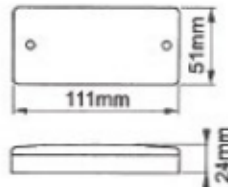

5 LED with red reflex lens
5 LED with amber reflex lens
111mm x 51mm x 24mm
Acrylic
ABS

TL02VR
TL02VY
Size
Lens
Housing