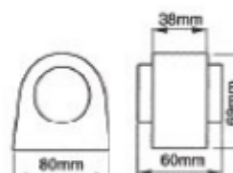

TL-L100VR  
TL-L100VY  
TL-L100WW  
Size  
Lens  
Chromed Bezel

TL-L10VR

TL-L10VY

10 LED with red double bulls-eye lens  
10 LED with amber double bulls-eye lens  
102.11mm x 50.80mm x 28.96mm  
Polycarbonate

TL-L10VR  
TL-L10VY  
Size  
Lens

TL-L87VR

TL-L87VG

TL-L87VY

TL-L87VW

3 Square red LED with red stripe lens  
3 Square amber LED with amber stripe lens  
3 Square green LED with green stripe lens  
3 Square white LED with stripe lens  
73.5mm x 37.5mm x 32mm

Polycarbonate  
ABS

TL-L87VR  
TL-L87VY  
TL-L87VG  
TL-L87VW  
Size  
Lens  
Base

TL-L28RW-12

TL-L28RW-24

10 Red and 10 white LED with Red/clear lens, complete with rubber base  
10 Red and 10 white LED with Red/clear lens, complete with rubber base