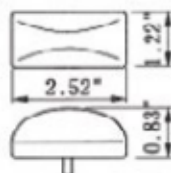

8 LED with red lens
8 LED with amber lens
8 LED with green lens
73mm x 37mm x 24mm
Polycarbonate

TL-L15VR-1
TL-L15VY-1
TL-L15VG-1
Size
Lens, Housing