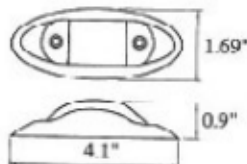

TL-L98VY

TL-L98VW

6 LED with red lens  
6 LED with amber lens  
6 LED with clear lens  
Polycarbonate  
ABS

TL-L98VR  
TL-L98VY  
TL-L98VW  
Lens  
Chromed bezel

TL-L99VR

TL-L99VW

TL-L99VY

6 LED with red lens  
6 LED with amber lens  
6 LED with clear lens  
104.1mm x 43mm x 22.8mm  
Polycarbonate  
ABS