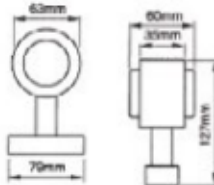

**TL-L29RW-12**  
**TL-L29RW-24**  
 Lens, Housing  
 Base

TL-L29RW-12

TL-L29RW-24

10 Red and 10 white LED with red/clear lens, complete with rubber base  
 10 Red and 10 white LED with red/clear lens, complete with rubber base  
 Polycarbonate  
 Rubber