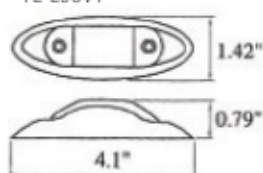

6 LED with red lens
6 LED with amber lens
6 LED with clear lens
Polycarbonate
ABS

TL-L98VR
TL-L98VY
TL-L98VW
Lens
Chromed bezel