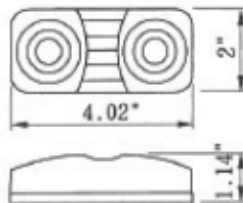

TL-L10VR

TL-L10VY

10 LED with red double bulls-eye lens
10 LED with amber double bulls-eye lens
102.11mm x 50.80mm x 28.96mm
Polycarbonate

TL-L10VR
TL-L10VY
Size
Lens