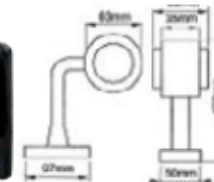

Truck-Lamp

SUPER BRIGHT LED

LED SEALED CLEARANCE & SIDE MARKER LIGHTS

10 Red and 10 white LED with red/clear lens, complete with rubber base
10 Red and 10 white LED with red/clear lens, complete with rubber base
Polycarbonate
Rubber

TL-L29RW-12
TL-L29RW-24
Lens, Housing
Base

10 Red and 10 white LED with red/clear lens, complete with rubber base
10 Red and 10 white LED with red/clear lens, complete with rubber base
Polycarbonate
Rubber

TL-L30RW-12
TL-L30RW-24
Lens, Housing
Base

10 Red and 10 white LED with red/clear lens, complete with rubber base
10 Red and 10 white LED with red/clear lens, complete with rubber base
Polycarbonate
Rubber

TL-L31RW-12
TL-L31RW-24
Lens, Housing
Base

10 Red and 10 white LED with red/clear lens, complete with rubber base
10 Red and 10 white LED with red/clear lens, complete with rubber base
Polycarbonate
Rubber

TL-L32RW-12
TL-L32RW-24
Lens
Base